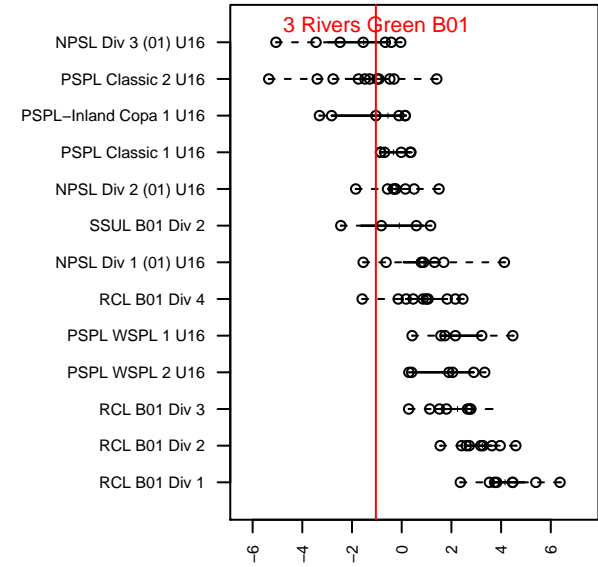

**attack and defense rating
relative to others at age
and all opponents in last 13 months**