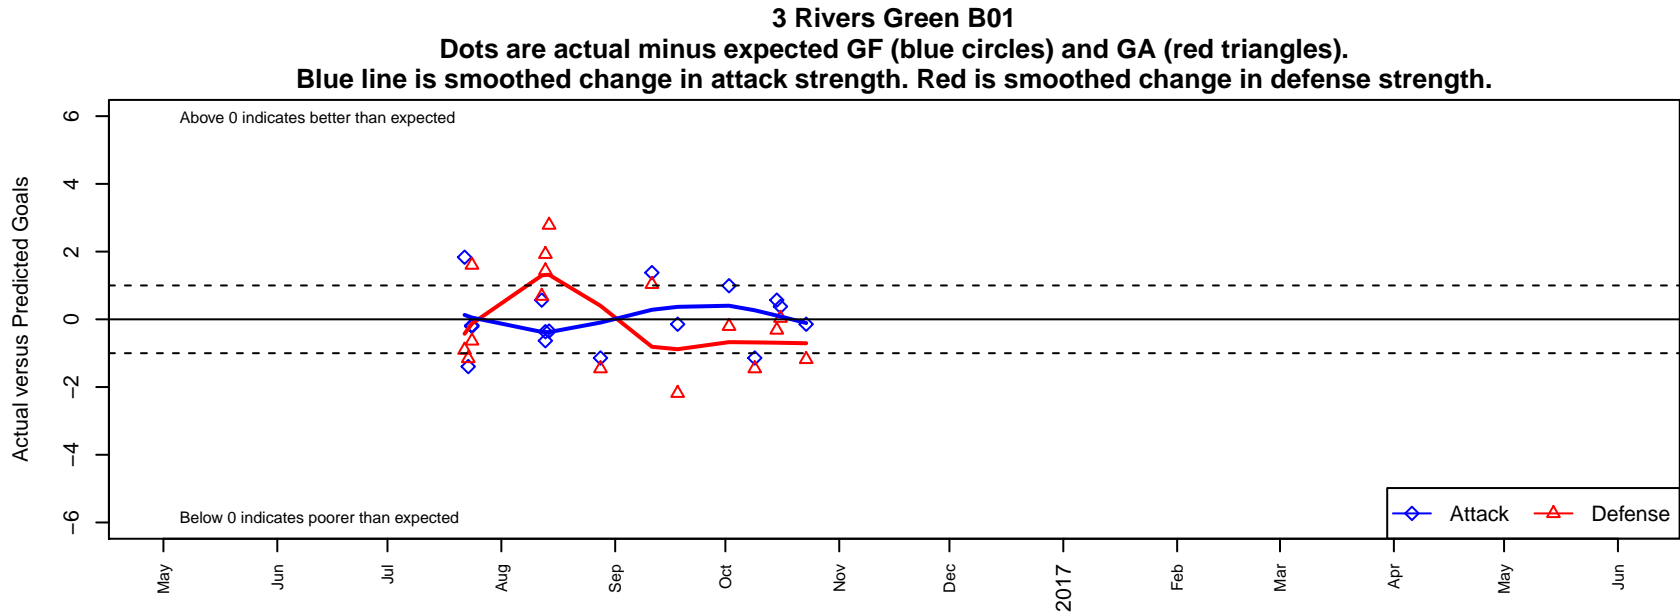

THREE RIVERS 3RSC B01 GREEN (WA)

Three Rivers Soccer Club 3rsc B01 pspl green

Venues played:

2016 Crossfire Select U16

2016 Les Schwab NW Cup U16

2016 PSPL-Inland Copa 1 U16

**attack and defense variance (black dot)  
relative to other teams  
and top 10 in region**